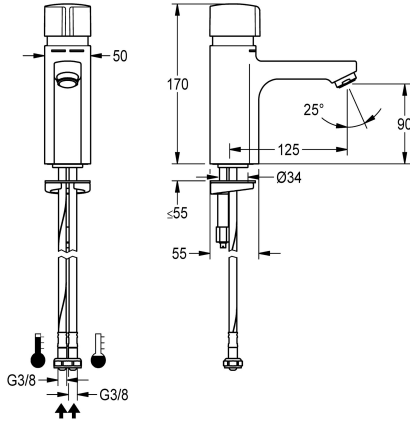

## KWC F5S-Mix Self-closing pillar mixer

Modell-Linie: F5S | F5SM1006  
Taps | Self closing taps

### KWC-No.

2030036163

2030039396

with flow regulator 3.0 l/min

### volume flow rate at 3 bar

0.08 l/s

0.05 l/s

F5S-Mix self-closing pillar mixer DN 15 as single-mixer tap for sanitary facilities. FRAMIC self-closing mixing cartridge, hydraulically controlled, low-maintenance and stagnation-free, with ceramic disc technology, self-closing, flow pressure-independent due to medium-separated design. Stepless adjustment of flow

duration. With adjustable, turn-proof temperature stop. For connection to hot water and cold water via hoses with integrated backflow preventer and strainers. All-metal construction, high-polished chromium-plated brass. Aerator with integrated flow regulator 3.0 l/min.