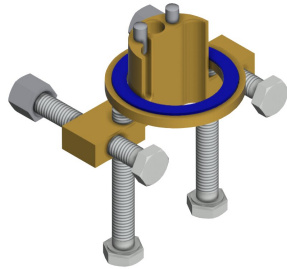

Top section, ceramic

material fitting

brass-look

maximum flow time

35 Seconds

minimum flow pressure

0.5 bar

minimum flow time

## KWC F5S-Mix Self-closing pillar mixer

Modell-Linie: F5S | F5SM1006  
Taps | Self closing taps

surface treatment fitting	polished
temperature limit	yes
thermal disinfection	no
type of mounting	tap hole
type of operation	manual operation
type of tap	pillar tap
volume flow rate at 3 bar	0.05 l/s
water connection	hose (gland nut)
Accent colour	none
Basic colour	chrome-look (glossy)

### Optional Accessories

**Socket for increasing the tap body by 140 mm**

**2030041519**  
ACSX1001

**Anti-twist protection for F5S**

**2030035383**  
ACXX1001

**5.0 l/min aerator, angle-adjustable**

**2030041326**  
ACXX1002