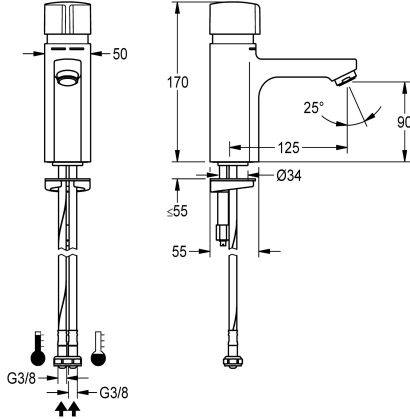

KWC F5S-Mix Self-closing pillar mixer

Modell-Linie: F5S | F5SM1006
Taps | Self closing taps

KWC-No.

2030036163

2030039396

with flow regulator 3.0 l/min

volume flow rate at 3 bar

0.08 l/s

0.05 l/s

F5S-Mix self-closing pillar mixer DN 15 as single-mixer tap for sanitary facilities. FRAMIC self-closing mixing cartridge, hydraulically controlled, low-maintenance and stagnation-free, with ceramic disc technology, self-closing, flow pressure-independent due to medium-separated design. Stepless adjustment of flow

duration. With adjustable, turn-proof temperature stop. For connection to hot water and cold water via hoses with integrated backflow preventer and strainers. All-metal construction, high-polished chromium-plated brass. Aerator with integrated flow regulator 3.0 l/min.

hydraulic self-closing

hygiene flushing

no

diameter nominal

DN 15

inlet size

G 3/8

Locking mechanism