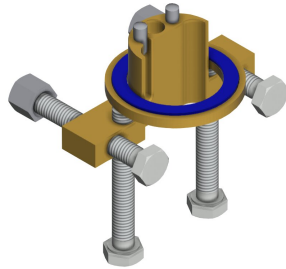

Top section, ceramic

material fitting

brass

maximum flow time

35 Seconds

minimum flow pressure

0.5 bar

minimum flow time

chromed

KWC F5S-Mix Self-closing pillar mixer

Modell-Linie: F5S | F5SM1006
Taps | Self closing taps

surface treatment fitting	polished
temperature limit	yes
thermal disinfection	no
type of mounting	tap hole
type of operation	manual operation
type of tap	pillar tap
volume flow rate at 3 bar	0.05 l/s
water connection	hose (gland nut)
Accent colour	none
Basic colour	chrome-look (glossy)

Optional Accessories

Socket for increasing the tap body by 140 mm

2030041519
ACSX1001

Anti-twist protection for F5S

2030035383
ACXX1001

5.0 l/min aerator, angle-adjustable

2030041326
ACXX1002

Aerator 1.8 l/min