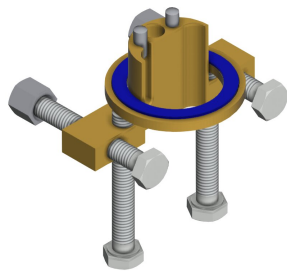

## KWC F5S Self-closing pillar tap

Modell-Linie: F5S | F5SV1002  
Taps | Self closing taps

## KWC F5S Self-closing pillar tap

Modell-Linie: F5S | F5SV1002  
Taps | Self closing taps

temperature limit	no
thermal disinfection	no
type of mounting	tap hole
type of operation	manual operation
type of tap	pillar tap
volume flow rate at 3 bar	0.05 l/s
water connection	hose (gland nut)
Accent colour	none
Basic colour	chrome-look (glossy)

### Optional Accessories

Socket for increasing the tap body by 140 mm

**2030041519**  
ACSX1001

Anti-twist protection for F5S

**2030035383**  
ACXX1001

Theft-proof housing for aerator

**2000104778**  
ZTAPS0005