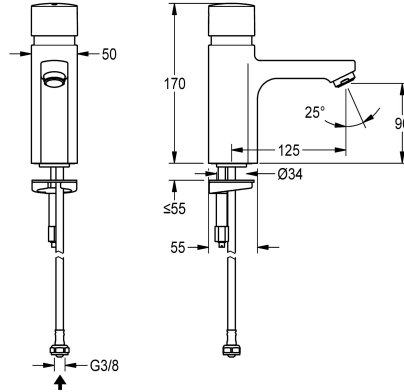

### KWC-No.

**2030036165**

**2030039426**

with flow regulator 3.0 l/min

### volume flow rate at 3 bar

0.08 l/s

0.05 l/s

F5S self-closing pillar tap DN 15 for sanitary facilities. FRAMIC self-closing cartridge, hydraulically controlled, low-maintenance and stagnation-free, with ceramic disc technology, self-closing, flow pressure-independent due to medium-separated design. Stepless

adjustment of flow duration. For connection to pre-mixed hot water or cold water via hose including strainer seal. All-metal construction, high-polished chromium-plated brass. Aerator with integrated flow regulator 3.0 l/min.

no

diameter nominal

DN 15

inlet size

G 3/8

Locking mechanism

Top section, ceramic

material fitting