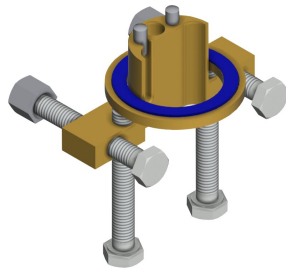

## KWC F5S Self-closing pillar tap

Modell-Linie: F5S | F5SV1002  
Taps | Self closing taps

## KWC F5S Self-closing pillar tap

Modell-Linie: F5S | F5SV1002  
Taps | Self closing taps

temperature limit	no
thermal disinfection	no
type of mounting	tap hole
type of operation	manual operation
type of tap	pillar tap
volume flow rate at 3 bar	0.05 l/s
water connection	hose (gland nut)
Accent colour	none
Basic colour	chrome-look (glossy)

### Optional Accessories

**Socket for increasing the tap body by 140 mm**

**2030041519**  
ACSX1001

**Anti-twist protection for F5S**

**2030035383**  
ACXX1001

**Theft-proof housing for aerator**

**2000104778**  
ZTAPS0005