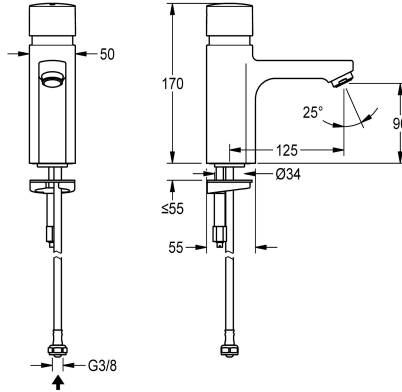

### KWC-No.

2030036165

2030039426

with flow regulator 3.0 l/min

### volume flow rate at 3 bar

0.08 l/s

0.05 l/s

F5S self-closing pillar tap DN 15 for sanitary facilities. FRAMIC self-closing cartridge, hydraulically controlled, low-maintenance and stagnation-free, with ceramic disc technology, self-closing, flow pressure-independent due to medium-separated design. Stepless

adjustment of flow duration. For connection to pre-mixed hot water or cold water via hose including strainer seal. All-metal construction, high-polished chromium-plated brass. Aerator with integrated flow regulator 3.0 l/min.

no

diameter nominal

DN 15

inlet size

G 3/8

Locking mechanism

Top section, ceramic

material fitting