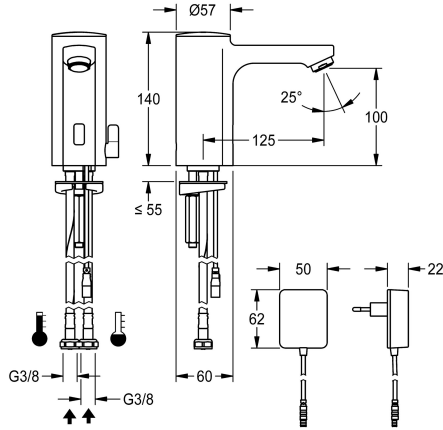

KWC F5E-Mix

Electronic pillar mixer with plug-in power supply unit

Modell-Linie: F5E | F5EM1008

Taps | Electronic taps

KWC-No.

2030035328

2030039431

with flow regulator 3.0 l/min

volume flow rate at 3 bar

0.08 l/s

0.05 l/s

F5E-Mix pillar mixer DN 15 for sanitary facilities, opto-electronically controlled. For connection to hot and cold water via hoses with integrated backflow preventer and strainers. Control electronics, solenoid valve cartridge and sensor in all-metal housing, high-polished chromium-plated brass. Temperature lever with adjustable, turn-proof temperature stop as well as conversion set