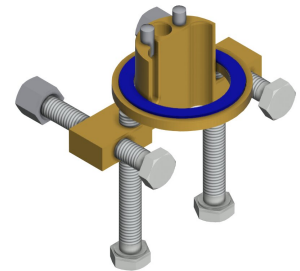

Electronic pillar mixer with plug-in power supply unit

Modell-Linie: F5E | F5EM1008

Taps | Electronic taps

protective shutdown	yes
sound insulation	no
Spout	fixed
spout projection	125 mm
surface finish fitting	chromed
surface treatment fitting	polished
temperature limit	yes
thermal disinfection	no
with transformer/power supply	yes
type of mounting	tap hole
type of operation	sensor operation
type of sensor	opto-electronic sensor
type of tap	pillar tap
volume flow rate at 3 bar	0.05 l/s
water connection	hose (gland nut)
Accent colour	none
Basic colour	chrome-look (glossy)

Optional Accessories

Bidirectional remote control for electronic fittings F3 and F5

2030036654
ACEX9005

2-button remote control for fittings F3 and F5

2030036849
ACEX9004

Socket

2030040334
ACEX1001

Anti-twist protection for F5S