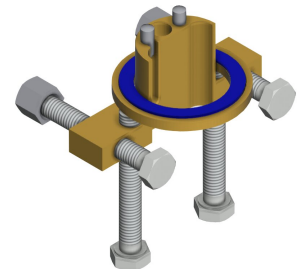

Anti-twist protection for F5S

2030035383
ACXX1001