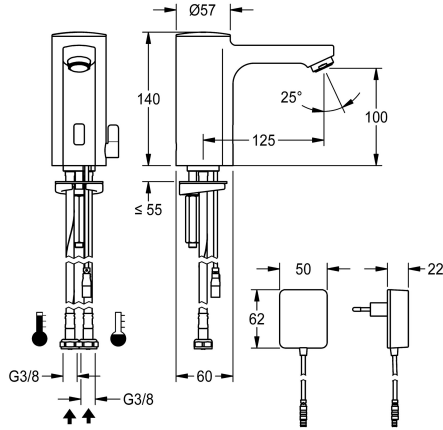

## KWC F5E-Mix

Electronic pillar mixer with plug-in power supply unit

Modell-Linie: F5E | F5EM1008

Taps | Electronic taps

### KWC-No.

2030035328

2030039431

with flow regulator 3.0 l/min

### volume flow rate at 3 bar

0.08 l/s

0.05 l/s

F5E-Mix pillar mixer DN 15 for sanitary facilities, opto-electronically controlled. For connection to hot and cold water via hoses with integrated backflow preventer and strainers. Control electronics, solenoid valve cartridge and sensor in all-metal housing, high-polished chromium-plated brass. Temperature lever with adjustable, turn-proof temperature stop as well as conversion set