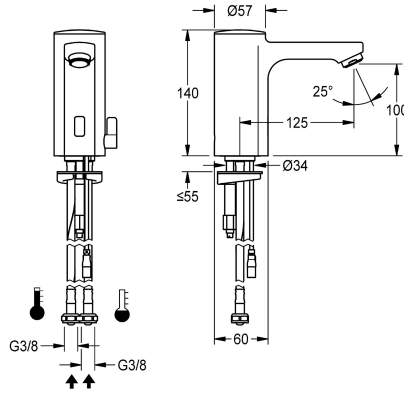

### KWC-No.

2030036159

2030039434

with flow regulator 3.0 l/min