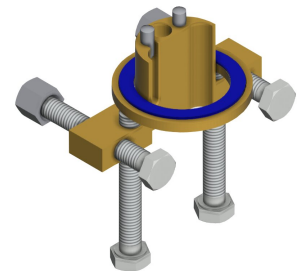

no

KWC F5E

Electronic pillar tap with battery operation

Modell-Linie: F5E | F5EV1005

Taps | Electronic taps

Spout	fixed
spout projection	125 mm
surface finish fitting	chromed
surface treatment fitting	polished
temperature limit	no
thermal disinfection	no
with transformer/power supply	no
type of batteries	CR-P2 Lithium battery 6V
type of mounting	tap hole
type of operation	sensor operation
type of sensor	opto-electronic sensor
type of tap	pillar tap
volume flow rate at 3 bar	0.05 l/s
water connection	hose (gland nut)
Accent colour	none
Basic colour	chrome-look (glossy)

Optional Accessories

Bidirectional remote control for electronic fittings F3 and F5

2030036654
ACEX9005

2-button remote control for fittings F3 and F5

2030036849
ACEX9004

Socket

2030040334
ACEX1001

Anti-twist protection for F5S

2030035383
ACXX1001

PURETHERM under-table thermostat

2030012758
PURE0031

Aerator 1.8 l/min

2030041442
ACXX1005

KWC F5E

Electronic pillar tap with battery operation

Modell-Linie: F5E | F5EV1005

Taps | Electronic taps

Spare Parts

3.0 l/min. aerator

2030041424
ASXX1008

Cap

2030041558
ASEX1007

Plug red

2030041951
ASEX1009