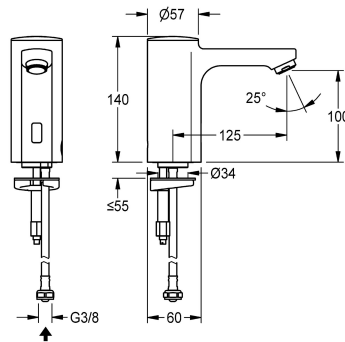

KWC F5E

Electronic pillar tap with battery operation

Modell-Linie: F5E | F5EV1005
Taps | Electronic taps

KWC-No.

2030027922

2030039435

with flow regulator 3.0 l/min

volume flow rate at 3 bar

0.08 l/s

0.05 l/s

F5E pillar tap DN 15 for sanitary facilities, opto-electronically controlled. For connection to pre-mixed hot or cold water via hose and strainer. Control electronics, solenoid valve cartridge, 6 V lithium battery (CR-P2) and sensor in all-metal housing, high-polished chromium-plated brass. Aerator with integrated flow regulator 3.0

yes

diameter nominal

DN 15

inlet size

G 3/8

Locking mechanism

Top section, non-ceramic

material fitting