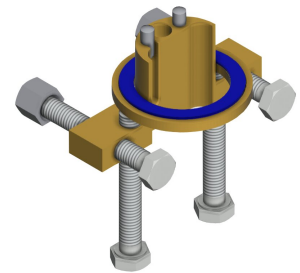

no

KWC F5E

Electronic pillar tap with battery operation

Modell-Linie: F5E | F5EV1005

Taps | Electronic taps

Spout	fixed
spout projection	125 mm
surface finish fitting	chromed
surface treatment fitting	polished
temperature limit	no
thermal disinfection	no
with transformer/power supply	no
type of batteries	CR-P2 Lithium battery 6V
type of mounting	tap hole
type of operation	sensor operation
type of sensor	opto-electronic sensor
type of tap	pillar tap
volume flow rate at 3 bar	0.05 l/s
water connection	hose (gland nut)
Accent colour	none
Basic colour	chrome-look (glossy)

Optional Accessories

Bidirectional remote control for electronic fittings F3 and F5

2030036654
ACEX9005

2-button remote control for fittings F3 and F5

2030036849
ACEX9004

Socket

2030040334
ACEX1001

Anti-twist protection for F5S

2030035383
ACXX1001

PURETHERM under-table thermostat

2030012758
PURE0031

Aerator 1.8 l/min

2030041442
ACXX1005

KWC F5E

Electronic pillar tap with battery operation

Modell-Linie: F5E | F5EV1005

Taps | Electronic taps

Spare Parts

3.0 l/min. aerator

2030041424
ASXX1008

Cap

2030041558
ASEX1007

Plug red

2030041951
ASEX1009