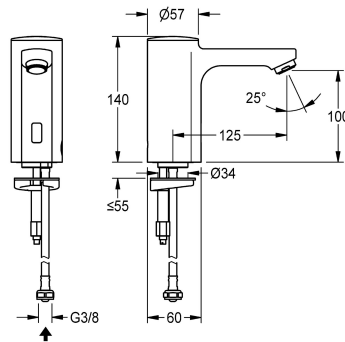

KWC F5E Electronic pillar tap with battery operation

Modell-Linie: F5E | F5EV1005
Taps | Electronic taps

KWC-No.

2030027922

2030039435
with flow regulator 3.0 l/min

volume flow rate at 3 bar

0.08 l/s

0.05 l/s

F5E pillar tap DN 15 for sanitary facilities, opto-electronically controlled. For connection to pre-mixed hot or cold water via hose and strainer. Control electronics, solenoid valve cartridge, 6 V lithium battery (CR-P2) and sensor in all-metal housing, high-polished chromium-plated brass. Aerator with integrated flow regulator 3.0

yes

diameter nominal

DN 15

inlet size

G 3/8

Locking mechanism

Top section, non-ceramic

material fitting