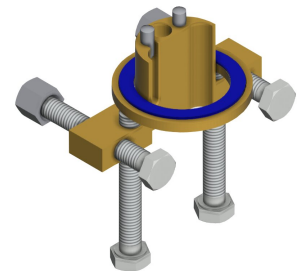

Anti-twist protection for F5S

2030035383
ACXX1001