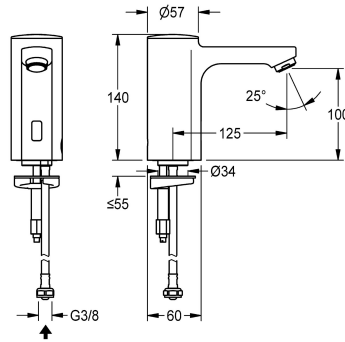

## KWC F5E

Electronic pillar tap with battery operation

Modell-Linie: F5E | F5EV1005

Taps | Electronic taps

### KWC-No.

2030027922

2030039435

with flow regulator 3.0 l/min

### volume flow rate at 3 bar

0.08 l/s

0.05 l/s

F5E pillar tap DN 15 for sanitary facilities, opto-electronically controlled. For connection to pre-mixed hot or cold water via hose and strainer. Control electronics, solenoid valve cartridge, 6 V lithium battery (CR-P2) and sensor in all-metal housing, high-polished chromium-plated brass. Aerator with integrated flow regulator 3.0

yes

diameter nominal

DN 15

inlet size

G 3/8

Locking mechanism

Top section, non-ceramic

material fitting