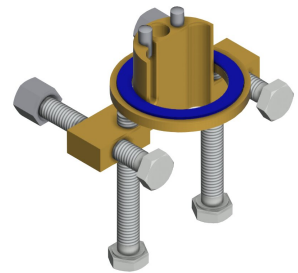

Extratillbehör

Bidirectional remote control for electronic fittings F3 and F5

2030036654
ACEX9005

2-button remote control for fittings F3 and F5

2030036849
ACEX9004

Socket

2030040334
ACEX1001

Anti-twist protection for F5S