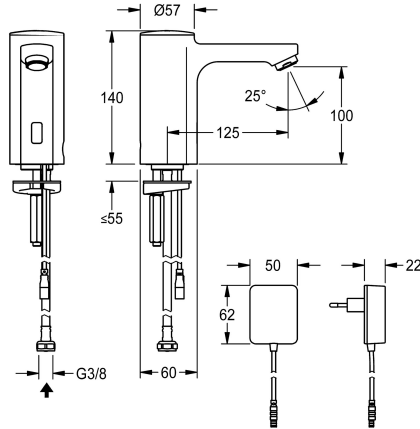

KWC F5E

Electronic pillar tap with plug-in power supply unit

Modell-Linie: F5E | F5EV1006
Taps | Electronic taps

KWC-No.

2030035330

2030039436

with flow regulator 3.0 l/min

volume flow rate at 3 bar

0.08 l/s

0.05 l/s

F5E pillar tap DN 15 for sanitary facilities, opto-electronically controlled. For connection to pre-mixed hot or cold water via hose and strainer. Control electronics, solenoid valve cartridge and sensor in all-metal housing, high-polished chromium-plated brass. Aerator with integrated flow regulator 3.0 l/min. Activated water hygiene

yes

diameter nominal

DN 15

inlet size

G 3/8

Locking mechanism

Top section, non-ceramic

material fitting

no

KWC F5E

Electronic pillar tap with plug-in power supply unit

Modell-Linie: F5E | F5EV1006

Taps | Electronic taps

Spout	fixed
spout projection	125 mm
surface finish fitting	chromed
surface treatment fitting	polished
temperature limit	no
thermal disinfection	no
with transformer/power supply	yes
type of mounting	tap hole
type of operation	sensor operation
type of sensor	opto-electronic sensor
type of tap	pillar tap
volume flow rate at 3 bar	0.05 l/s
water connection	hose (gland nut)
Accent colour	none
Basic colour	chrome-look (glossy)