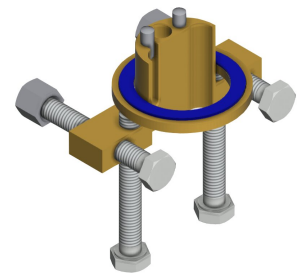

no

KWC F5E

Electronic pillar tap with plug-in power supply unit

Modell-Linie: F5E | F5EV1006

Taps | Electronic taps

Spout	fixed
spout projection	125 mm
surface finish fitting	chromed
surface treatment fitting	polished
temperature limit	no
thermal disinfection	no
with transformer/power supply	yes
type of mounting	tap hole
type of operation	sensor operation
type of sensor	opto-electronic sensor
type of tap	pillar tap
volume flow rate at 3 bar	0.05 l/s
water connection	hose (gland nut)
Accent colour	none
Basic colour	chrome-look (glossy)

Optional Accessories

Bidirectional remote control for electronic fittings F3 and F5

2030036654
ACEX9005

2-button remote control for fittings F3 and F5

2030036849
ACEX9004

Socket

2030040334
ACEX1001

Anti-twist protection for F5S