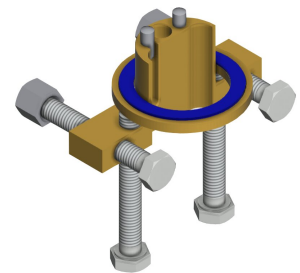

Anti-twist protection for F5S

2030035383
ACXX1001