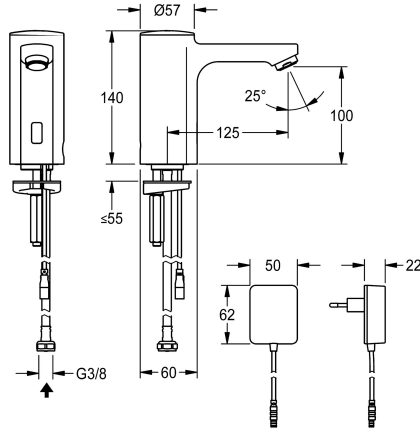

## KWC F5E

Electronic pillar tap with plug-in power supply unit

Modell-Linie: F5E | F5EV1006

Taps | Electronic taps

### KWC-No.

2030035330

2030039436

with flow regulator 3.0 l/min

### volume flow rate at 3 bar

0.08 l/s

0.05 l/s

F5E pillar tap DN 15 for sanitary facilities, opto-electronically controlled. For connection to pre-mixed hot or cold water via hose and strainer. Control electronics, solenoid valve cartridge and sensor in all-metal housing, high-polished chromium-plated brass. Aerator with integrated flow regulator 3.0 l/min. Activated water hygiene

yes

diameter nominal

DN 15

inlet size

G 3/8

Locking mechanism

Top section, non-ceramic

material fitting