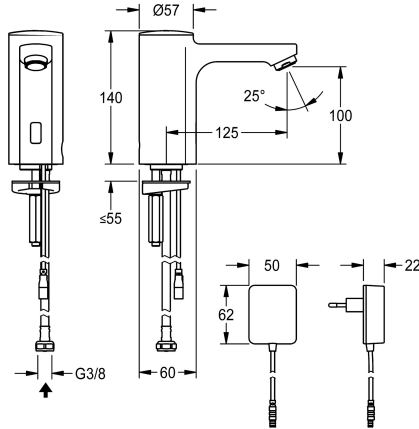

## KWC F5E

Electronic pillar tap with plug-in power supply unit

Modell-Linie: F5E | F5EV1006  
Taps | Electronic taps

**KWC-No.**

2030035330

2030039436

with flow regulator 3.0 l/min

**volume flow rate at 3 bar**

0.08 l/s

0.05 l/s

F5E pillar tap DN 15 for sanitary facilities, opto-electronically controlled. For connection to pre-mixed hot or cold water via hose and strainer. Control electronics, solenoid valve cartridge and sensor in all-metal housing, high-polished chromium-plated brass. Aerator with integrated flow regulator 3.0 l/min. Activated water hygiene

yes

diameter nominal

DN 15

inlet size

G 3/8

Locking mechanism

Top section, non-ceramic

material fitting

## KWC F5E

Electronic pillar tap with plug-in power supply unit

**Modell-Linie: F5E | F5EV1006**

Taps | Electronic taps

Spout	fixed
spout projection	125 mm
surface finish fitting	chromed
surface treatment fitting	polished
temperature limit	no
thermal disinfection	no
with transformer/power supply	yes
type of mounting	tap hole
type of operation	sensor operation
type of sensor	opto-electronic sensor
type of tap	pillar tap
volume flow rate at 3 bar	0.05 l/s
water connection	hose (gland nut)
Accent colour	none
Basic colour	chrome-look (glossy)