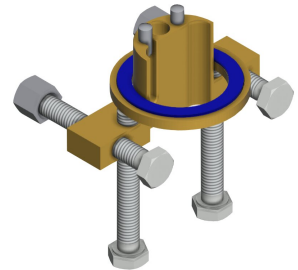

### Extratillbehör

**Bidirectional remote control for electronic fittings F3 and F5**

**2030036654**  
ACEX9005

**2-button remote control for fittings F3 and F5**

**2030036849**  
ACEX9004

**Socket**

**2030040334**  
ACEX1001