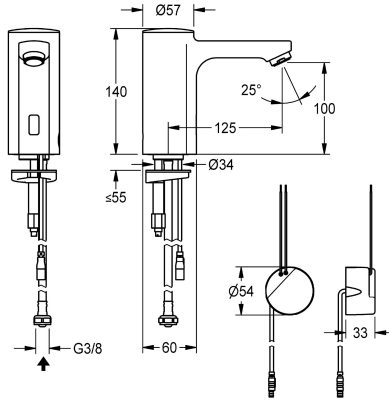

## KWC F5E

Electronic pillar tap with in-wall power supply

Modell-Linie: F5E | F5EV1007

Taps | Electronic taps

**KWC-No.**

**2030035331**

**2030039437**

with flow regulator 3.0 l/min

**volume flow rate at 3 bar**

0.08 l/s

0.05 l/s

F5E pillar tap DN 15 for sanitary facilities, opto-electronically controlled. For connection to pre-mixed hot or cold water via hose and strainer. Control electronics, solenoid valve cartridge and sensor in all-metal housing, high-polished chromium-plated brass. Aerator with integrated flow regulator 3.0 l/min. Activated water hygiene

yes

diameter nominal

DN 15

inlet size

G 3/8

Locking mechanism

Top section, non-ceramic

material fitting

## KWC F5E

Electronic pillar tap with in-wall power supply

**Modell-Linie: F5E | F5EV1007**

Taps | Electronic taps

Spout	fixed
spout projection	125 mm
surface finish fitting	chromed
surface treatment fitting	polished
temperature limit	no
thermal disinfection	no
with transformer/power supply	yes
type of mounting	tap hole
type of operation	sensor operation
type of sensor	opto-electronic sensor
type of tap	pillar tap
volume flow rate at 3 bar	0.05 l/s
water connection	hose (gland nut)
Accent colour	none
Basic colour	chrome-look (glossy)