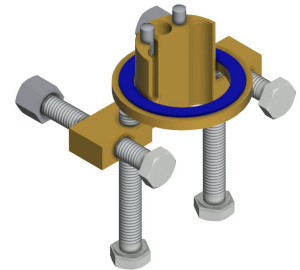

Anti-twist protection for F5S

2030035383
ACXX1001