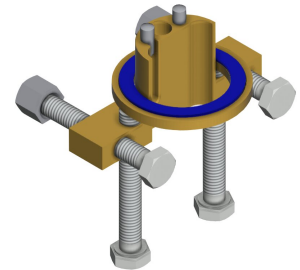

Extratillbehör

Bidirectional remote control for electronic fittings F3 and F5

2030036654
ACEX9005

2-button remote control for fittings F3 and F5

2030036849
ACEX9004

Socket

2030040334
ACEX1001

Anti-twist protection for F5S

2030035383
ACXX1001

Extension cable 5 m

2030043814
ACEX9010

PURETHERM under-table thermostat

2030012758
PURE0031

5.0 l/min aerator, angle-adjustable

2030041326
ACXX1002

KWC F5E Stående ventil