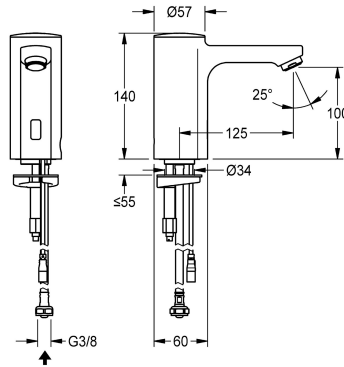

## KWC F5E

Electronic pillar tap for separate power supply

Modell-Linie: F5E | F5EV1008

Taps | Electronic taps

### KWC-No.

2030036158

2030039438

with flow regulator 3.0 l/min

### volume flow rate at 3 bar

0.08 l/s

0.05 l/s

F5E pillar tap DN 15 for sanitary facilities, opto-electronically controlled. For connection to pre-mixed hot or cold water via hose and strainer. Control electronics, solenoid valve cartridge and sensor in all-metal housing, high-polished chromium-plated brass. Aerator with integrated flow regulator 3.0 l/min. Activated water hygiene

yes

diameter nominal

DN 15

inlet size

G 3/8

Locking mechanism

Top section, non-ceramic

material fitting