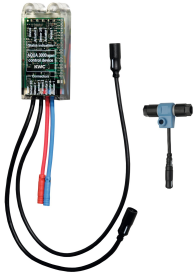

### Optional Accessories

Bidirectional remote control for electronic fittings F3 and F5

**2030036654**

2-button remote control for fittings F3 and F5

**2030036849**

Socket

**2030040334**  
ACEX1001

Anti-twist protection for F5S

## KWC F5E

Electronic pillar tap for separate power supply

Modell-Linie: F5E | F5EV1008

Taps | Electronic taps

ACEX9005

Electronic module for wash basin taps F5

2030041520  
ACEX1002

ACEX9004