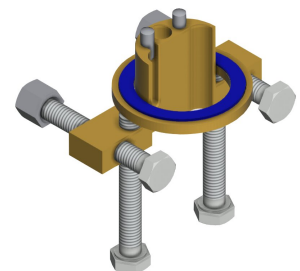

### Optional Accessories

Bidirectional remote control for electronic fittings F3 and F5

**2030036654**

2-button remote control for fittings F3 and F5

**2030036849**

Socket

**2030040334**  
ACEX1001

Anti-twist protection for F5S