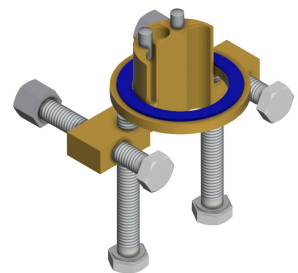

### Extratillbehör

Bidirectional remote control for electronic fittings F3 and F5

**2030036654**

2-button remote control for fittings F3 and F5

**2030036849**

Socket

**2030040334**  
ACEX1001

Anti-twist protection for F5S