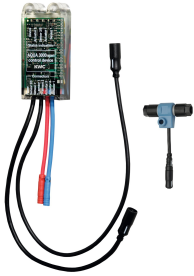

KWC F5E Stående ventil

Modell-Linie: F5E | F5EV1008
Kranar | Elektroniska kranar

ACEX9005

Elektronikmodul EM5 med ID 02010

2030041520
ACEX1002

ACEX9004