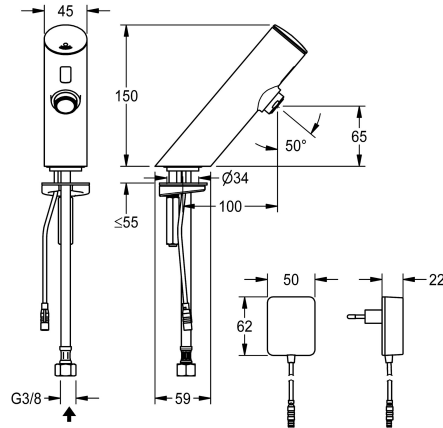

KWC

F3E electronic pillar tap with plug-in power supply unit

Modell-Linie: F3E | F3EV1007
Taps | Electronic taps

KWC-No.

2030033387

2030039463

with flow regulator 3.0 l/min

volume flow rate at 3 bar

0.1 l/s

0.05 l/s

F3E pillar tap DN 15 for sanitary facilities, opto-electronically controlled. For connection to pre-mixed hot or cold water via hose and strainer. Control electronics, solenoid valve cartridge and sensor in all-metal housing, high-polished chromium-plated brass. Aerator with integrated flow regulator 3.0 l/min. Activated water hygiene