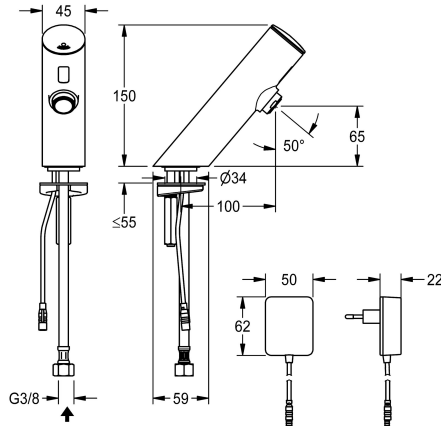

### F3E electronic pillar tap with plug-in power supply unit

Modell-Linie: F3E | F3EV1007  
Kranar | Elektroniska kranar

#### KWC-No.

2030033387

2030039463

with flow regulator 3.0 l/min