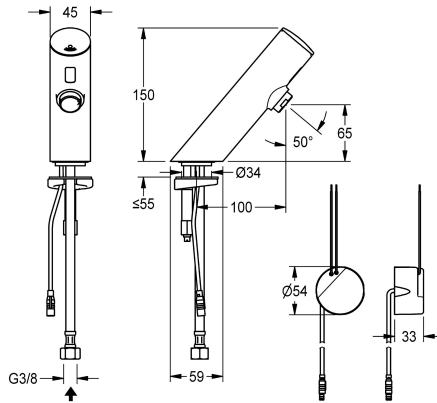

KWC

F3E electronic pillar tap with in-wall power supply

Modell-Linie: F3E | F3EV1008

Taps | Electronic taps

KWC-No.

2030033544

2030039464

with flow regulator 3.0 l/min

volume flow rate at 3 bar

0.1 l/s

0.05 l/s

F3E pillar tap DN 15 for sanitary facilities, opto-electronically controlled. For connection to pre-mixed hot or cold water via hose and strainer. Control electronics, solenoid valve cartridge and sensor in all-metal housing, high-polished chromium-plated brass. Aerator with integrated flow regulator 3.0 l/min. Activated water hygiene