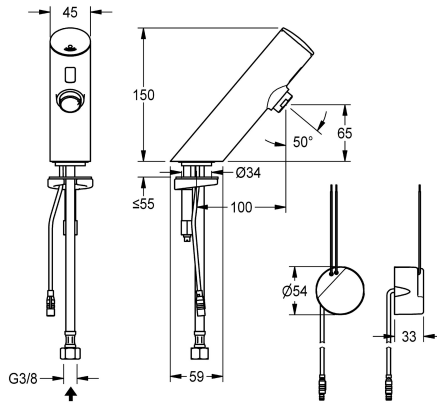

KWC F3E electronic pillar tap with in-wall power supply

Modell-Linie: F3E | F3EV1008
Taps | Electronic taps

KWC-No.

2030033544

2030039464

with flow regulator 3.0 l/min

volume flow rate at 3 bar

0.1 l/s

0.05 l/s

F3E pillar tap DN 15 for sanitary facilities, opto-electronically controlled. For connection to pre-mixed hot or cold water via hose and strainer. Control electronics, solenoid valve cartridge and sensor in all-metal housing, high-polished chromium-plated brass. Aerator with integrated flow regulator 3.0 l/min. Activated water hygiene

yes

diameter nominal

DN 15

inlet size

G 3/8

Locking mechanism

Top section, non-ceramic

material fitting