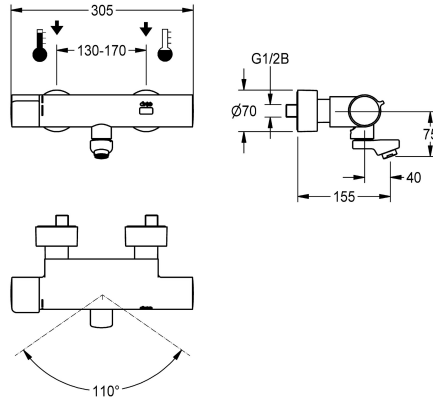

KWC F5E-Therm Electronic thermostatic wall-mounted mixer with battery operation

Modell-Linie: F5E | F5ET1016
Taps | Electronic taps

KWC-No.
2030032981 Projection 215 mm
2030032980 Projection 155 mm
2030032983 Projection 275 mm
2030039527 with projection 155 mm and pre-installed disinfection unit
2030039528 with projection 215 mm and pre-installed disinfection unit
2030039529 with projection 275 mm and pre-installed disinfection unit

spout projection
215 mm
155 mm
275 mm
155 mm
215 mm
275 mm

thermal disinfection
yes
yes
yes
automatic thermal disinfection
automatic thermal disinfection
automatic thermal disinfection

F5E-Therm thermostatic mixer DN 15 for wall mounting with lockable swivelling spout, for sanitary facilities. Opto-electronically controlled, triggered via hand movement. Thermostat with metal handle with adjustable and turn-proof temperature stop. With option for thermal disinfection, manually or automatically via pre-assembled disinfection unit. For connection to hot and cold water. Control electronics, solenoid valve cartridge, 6 V lithium battery (CR-P2) and sensor in scald-protected safe-touch housing, high-

polished chromium-plated brass. Laminar jet controller with integrated flow regulator 6.0 l/min. With adjustable and lockable connections with backflow preventer and strainers, completely covered with depth-adjustable screw rosettes. Projection 155 mm. Activated water hygiene flushing 24 hours after last activation, safety switch-off with continuous reflection and saving of statistical data. With option for parameterization and communication via optional, bidirectional remote control.

Taps | Electronic taps

Hexagonal socket wrench

2030047722

ACEX9011
