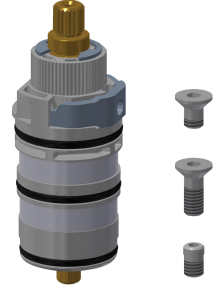

Optional Accessories

Bidirectional remote control for electronic fittings F3 and F5

2030036654
ACEX9005

2-button remote control for fittings F3 and F5

2030036849
ACEX9004

Theft-proof housing for aerator

2000104778
ZTAPS0005

KWC F5E-Therm

Electronic thermostatic wall-mounted mixer with battery operation

Modell-Linie: F5E | F5ET1016

Taps | Electronic taps

Spare Parts

Cover

2030003258
EAQLT0002

Temperature handle

2030050541
ASXT9004

Temperature stop

2030003296
EAQLT0003

Thermocouple

2030003300
EAQLT0004

Swivel spout, 40 mm

2030035159
ASXX1003

Laminar jet regulator