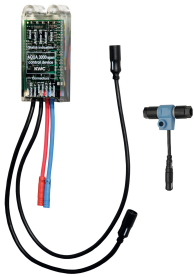

## KWC F5E-Therm

Electronic thermostatic wall-mounted mixer for separate power supply

**Modell-Linie: F5E | F5ET1020**

Taps | Electronic taps

maximum flow time	255 Seconds
minimum flow pressure	1 bar
minimum flow time	1 Seconds
type of mixing	with thermostat
Parameterization	remote control
Pop-up waste set	no
power supply connection	6,75 / 12 VDC / A3000 open
position of power connection	from backside
power consumption	1.5 Voltampere
Type of power supply	Transformer
protective system IP	IP59K
with rosettes/cover plate	yes
protective shutdown	yes
sound insulation	no
Spout	rotating, bottom
spout projection	215 mm
surface finish fitting	chromed
surface treatment fitting	polished
temperature limit	yes
thermal disinfection	automatic thermal disinfection
with transformer/power supply	no
type of mounting	wall mounting
type of operation	sensor operation
type of sensor	opto-electronic sensor
type of tap	bib tap
Volume flow rate bypass PWH	0.05 l/s
volume flow rate at 3 bar	0.1 l/s
water connection	S-connections
Accent colour	none
Basic colour	chrome-look (glossy)

### Mandatory Accessories

**Mounting bar for F5 wall-mounted mixers**

**2030071303**  
F5BTX002

**Power supply unit**

**2030039477**  
ACEX9001

**Extension cable 5 m**

**2030043814**  
ACEX9010

## KWC F5E-Therm

Electronic thermostatic wall-mounted mixer for separate power supply

Modell-Linie: F5E | F5ET1020

Taps | Electronic taps

### Optional Accessories

Electronic module for wash basin taps F5

**2030041914**  
ACET1001

Extension cable for sensor

**2030041919**  
ACEX9006

Extension cable for sensor

**2030041920**  
ACEX9007

Bidirectional remote control for electrical fittings F3 and F5