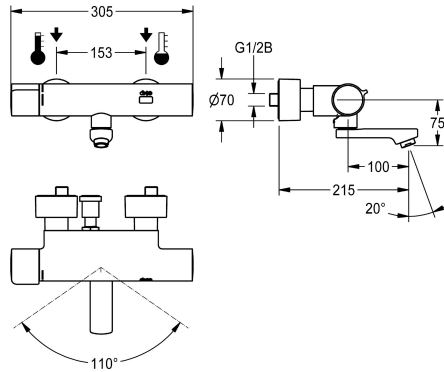

## KWC F5E-Therm

Electronic thermostatic wall-mounted mixer for separate power supply

Modell-Linie: F5E | F5ET1020  
Taps | Electronic taps

KWC-No.
<b>2030036211</b>
<b>2030036210</b> Projection 155 mm
<b>2030036212</b> Projection 275 mm
<b>2030039530</b> with projection 155 mm and pre-installed disinfection unit
<b>2030039538</b> with projection 215 mm and pre-installed disinfection unit
<b>2030039539</b> with projection 275 mm and pre-installed disinfection unit

spout projection
215 mm
155 mm
275 mm
155 mm
215 mm
275 mm

thermal disinfection
yes
yes
yes
automatic thermal disinfection
automatic thermal disinfection
automatic thermal disinfection

F5E-Therm thermostatic mixer DN 15 for wall mounting with lockable swivelling spout, for sanitary facilities. Opto-electronically controlled, triggered via hand movement. Thermostat with metal handle with adjustable and turn-proof temperature stop. With option for thermal disinfection, manually or automatically via pre-assembled disinfection unit. For connection to hot and cold water. Control electronics, solenoid valve cartridge and sensor in scald-protected safe-touch housing, high-polished chromium-plated brass. Laminar jet controller with integrated flow regulator 6.0 l/min.