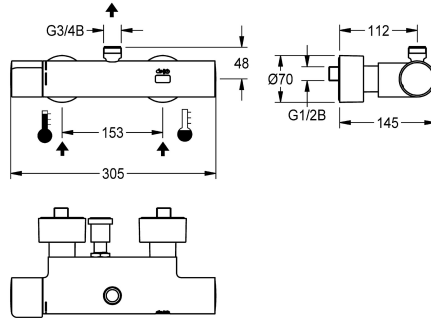

KWC

F5E-Therm electronic thermostat wall-mounted mixer for separate power supply

Modell-Linie: F5E | F5ET2005

Showers | Electronic self closing shower

KWC-No.

2030039542

2030039550

Version with pre-assembled thermal disinfection unit

thermal disinfection

yes

automatic thermal disinfection

F5E-Therm thermostatic mixer DN 15 for wall mounting, for shower facilities. Electronically controlled, for connection to hot water and cold water. Thermostat with metal handle and adjustable, turn-proof temperature stop. With option for thermal disinfection, manually or automatically via optional disinfection unit. Control electronics, solenoid valve cartridge and touch sensor in scald-protected safe-touch housing with outlet on top, G 3/4 B, for installation of bent outlet or surface-mounted shower pipe. All-metal

construction, high-polished chromium-plated brass. With adjustable and lockable connections with backflow preventer and strainers, completely covered with depth-adjustable screw rosettes. Activated water hygiene flushing 24 hours after last activation and saving of statistical data. With option for parameterization and communication via optional, bidirectional remote control. Separate power supply via power supply unit 6.75 V / 12 V DC or AQUA 3000 open system accessories.

Technical Data

additional connections	no
with backflow preventer	yes
calculation flow rate cold wat	0.15 l/s
calculation flow rate hot water	0.15 l/s
circulation	no
compatible A3000 open	yes
connection with pay water disp	via electronic module
default automatic hygiene flus	24h after the last activity
default flow time	30 Seconds
with filter	yes
adjustable flow time	yes
functional principle	electronic self-closing
for hand shower	no
hygiene flushing	yes
diameter nominal	DN 15
inlet size	G 1/2 B
Locking mechanism	Top section, non-ceramic
material casing	brass-look
material fitting	brass-look
maximum flow time	255 Seconds
minimum flow pressure	1 bar
minimum flow time	1 Seconds