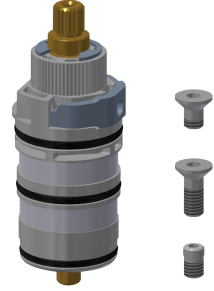

Thermocouple

2030003300
EAQLT0004

Sensor, ID 12/00001

2030041460
ASET2001

Solenoid valve cartridge

2030003033
EAQFU0001