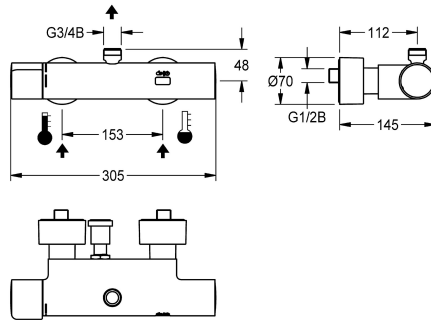

KWC

F5E-Therm electronic thermostat wall-mounted mixer for separate power supply

Modell-Linie: F5E | F5ET2005

Showers | Electronic self closing shower

KWC-No.

2030039542

2030039550

Version with pre-assembled thermal disinfection unit