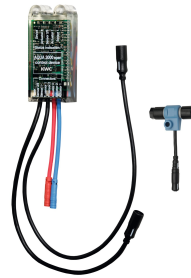

Electronic module EM5 for F5 shower taps

2030041918
ACET2001

Bidirectional remote control for electronic fittings F3 and F5

2030036654
ACEX9005

2-button remote control for fittings F3 and F5

2030036849
ACEX9004