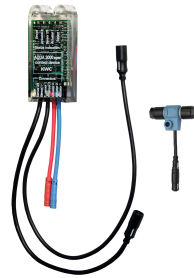

KWC

F5E-Therm electronic thermostat wall-mounted mixer for separate power supply

Modell-Linie: F5E | F5ET2005

Showers | Electronic self closing shower

KWC-No.

2030039542

2030039550

Version with pre-assembled thermal disinfection unit

KWC

F5E-Therm electronic thermostat wall-mounted mixer for separate power supply

Modell-Linie: F5E | F5ET2005

Showers | Electronic self closing shower

type of mixing	with thermostat
Parameterization	remote control
power supply connection	6,75 / 12 VDC / A3000 open
position of power connection	from backside
power consumption	1,5 Voltampere
Type of power supply	Transformer
with rosettes/cover plate	yes
protective shutdown	yes
shower pipe draining	no
sound insulation	no
surface finish casing	chromed
surface finish fitting	chromed
surface treatment fitting	polished
temperature limit	yes
thermal disinfection	yes
with transformer/power supply	no
type of mounting	wall mounting
type of operation	sensor operation
type of sensor	opto-electronic sensor
type of shower	wall fitting
Volume flow rate bypass PWH	0.05 l/s
volume flow rate at 3 bar	0.23 l/s
water connection	S-connections
position of water connection	from backside
Accent colour	none
Basic colour	chrome-look (glossy)

KWC

F5E-Therm electronic thermostat wall-mounted mixer for separate power supply

Modell-Linie: F5E | F5ET2005

Showers | Electronic self closing shower

Bent outlet

2030050434
ACXX2005

Bent outlet

2030050435
ACXX2006

Electronic module EM5 for F5 shower taps

2030041918
ACET2001

Bidirectional remote control for electronic fittings F3 and F5

2030036654
ACEX9005

2-button remote control for fittings F3 and F5

2030036849
ACEX9004