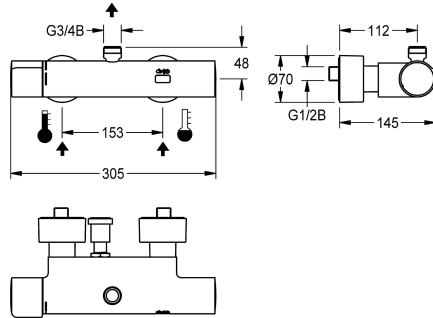

KWC

F5E-Therm electronic thermostat wall-mounted mixer for separate power supply

Modell-Linie: F5E | F5ET2005

Showers | Electronic self closing shower

KWC-No.

2030039542

2030039550

Version with pre-assembled thermal disinfection unit

Technical Data

additional connections	no
with backflow preventer	yes
calculation flow rate cold wat	0.15 l/s
calculation flow rate hot water	0.15 l/s
circulation	no
compatible A3000 open	yes
connection with pay water disp	via electronic module
default automatic hygiene flus	24h after the last activity
default flow time	30 Seconds
with filter	yes
adjustable flow time	yes
functional principle	electronic self-closing
for hand shower	no
hygiene flushing	yes
diameter nominal	DN 15
inlet size	G 1/2 B
Locking mechanism	Top section, non-ceramic
material casing	brass
material fitting	brass
maximum flow time	255 Seconds
minimum flow pressure	1 bar
minimum flow time	1 Seconds

KWC

F5E-Therm electronic thermostat wall-mounted mixer for separate power supply

Modell-Linie: F5E | F5ET2005

Showers | Electronic self closing shower

type of mixing	with thermostat
Parameterization	remote control
power supply connection	6,75 / 12 VDC / A3000 open
position of power connection	from backside
power consumption	1,5 Voltampere
Type of power supply	Transformer
with rosettes/cover plate	yes
protective shutdown	yes
shower pipe draining	no
sound insulation	no
surface finish casing	chromed
surface finish fitting	chromed
surface treatment fitting	polished
temperature limit	yes
thermal disinfection	yes
with transformer/power supply	no
type of mounting	wall mounting
type of operation	sensor operation
type of sensor	opto-electronic sensor
type of shower	wall fitting
Volume flow rate bypass PWH	0.05 l/s
volume flow rate at 3 bar	0.23 l/s
water connection	S-connections
position of water connection	from backside
Accent colour	none
Basic colour	chrome-look (glossy)