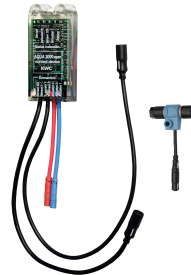

KWC

F5E-Therm electronic thermostat wall-mounted mixer for separate power supply

Modell-Linie: F5E | F5ET2005

Duschar | Elektronisk självstängande dusch

KWC-No.

2030039542

2030039550

Version with pre-assembled thermal disinfection unit

2030039541
ACET9001

Elektronikmodul EM5 med ID 07040

2030041918
ACET2001

Bidirectional remote control for electrical fittings F3 and F5

2030036654
ACET9005

2-button remote control for fittings F3 and F5

2030036849
ACEX9004