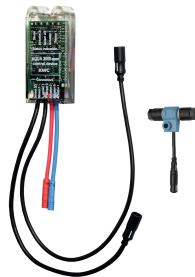

Electronic module EM5 for F5 shower taps

2030041918
ACET2001