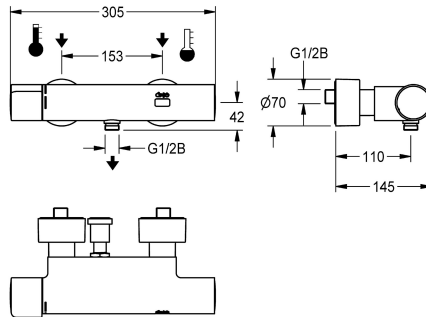

## KWC

F5E-Therm electronic thermostatic wall-mounted mixer for separate power supply, with hand-shower connection

Modell-Linie: F5E | F5ET2006

Showers | Electronic self closing shower