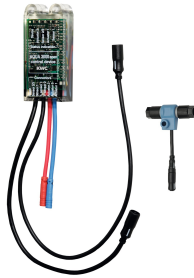

Electronic module EM5 for F5 shower taps

2030041918
ACET2001