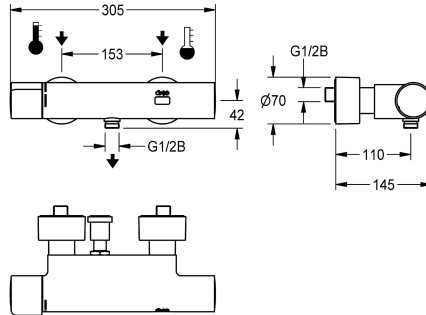

## KWC

F5E-Therm electronic thermostatic wall-mounted mixer for separate power supply, with hand-shower connection

Modell-Linie: F5E | F5ET2006

Showers | Electronic self closing shower

### Technical Data

additional connections	no
with backflow preventer	yes
calculation flow rate cold water	0.15 l/s
calculation flow rate hot water	0.15 l/s
circulation	no
compatible A3000 open	yes
connection with pay water disp	via electronic module
default automatic hygiene flush	24h after the last activity
default flow time	30 Seconds
with filter	yes
adjustable flow time	yes
functional principle	electronic self-closing
for hand shower	yes
hygiene flushing	yes
diameter nominal	DN 15
inlet size	G 1/2 B
Locking mechanism	Top section, non-ceramic
material casing	brass
material fitting	brass
maximum flow time	255 Seconds
minimum flow pressure	1 bar
minimum flow time	1 Seconds

## KWC

F5E-Therm electronic thermostatic wall-mounted mixer for separate power supply, with hand-shower connection

**Modell-Linie: F5E | F5ET2006**

Showers | Electronic self closing shower

type of mixing	with thermostat
Parameterization	remote control
power supply connection	6,75 / 12 VDC / A3000 open
position of power connection	from backside
power consumption	1,5 Voltampere
Type of power supply	Transformer
with rosettes/cover plate	yes
protective shutdown	yes
shower pipe draining	no
sound insulation	no
surface finish casing	chromed
surface finish fitting	chromed
surface treatment fitting	polished
temperature limit	yes
thermal disinfection	yes
with transformer/power supply	no
type of mounting	wall mounting
type of operation	sensor operation
type of sensor	opto-electronic sensor
type of shower	wall fitting
Volume flow rate bypass PWH	0.05 l/s
volume flow rate at 3 bar	0.23 l/s
water connection	S-connections
position of water connection	from backside
Accent colour	none
Basic colour	chrome-look (glossy)