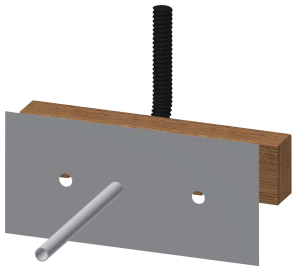

KWC

F5E-Therm electronic thermostatic wall-mounted mixer for separate power supply, with hand-shower connection

Modell-Linie: F5E | F5ET2006

Showers | Electronic self closing shower

type of mixing	with thermostat
Parameterization	remote control
power supply connection	6,75 / 12 VDC / A3000 open
position of power connection	from backside
power consumption	1,5 Voltampere
Type of power supply	Transformer
with rosettes/cover plate	yes
protective shutdown	yes
shower pipe draining	no
sound insulation	no
surface finish casing	chromed
surface finish fitting	chromed
surface treatment fitting	polished
temperature limit	yes
thermal disinfection	yes
with transformer/power supply	no
type of mounting	wall mounting
type of operation	sensor operation
type of sensor	opto-electronic sensor
type of shower	wall fitting
Volume flow rate bypass PWH	0.05 l/s
volume flow rate at 3 bar	0.23 l/s
water connection	S-connections
position of water connection	from backside
Accent colour	none
Basic colour	chrome-look (glossy)

Mandatory Accessories

Mounting bar for F5 wall-mounted mixers

2030071303
F5BTX002