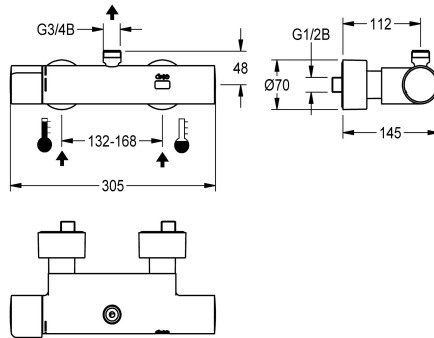

KWC F5E-Therm

Electronic thermostatic wall-mounted mixer with battery operation

Modell-Linie: F5E | F5ET2007

Showers | Electronic self closing shower

KWC-No.

2030032990

2030039547

Version with pre-assembled thermal disinfection unit

thermal disinfection

yes

automatic thermal disinfection

F5E-Therm thermostatic mixer DN 15 for wall mounting, for shower facilities. Electronically controlled, for connection to hot water and cold water. Thermostat with metal handle and adjustable, turn-proof temperature stop. With option for thermal disinfection, manually or automatically via pre-assembled disinfection unit. Control electronics, solenoid valve cartridge, 6 V lithium battery (CR-P2) and touch sensor in scald-protected safe-touch housing with outlet on top, G 3/4 B, for installation of bent outlet or surface-

mounted shower pipe. All-metal construction, high-polished chromium-plated brass. With adjustable and lockable connections with backflow preventer and strainers, completely covered with depth-adjustable screw rosettes. Activated water hygiene flushing 24 hours after last activation and saving of statistical data. With option for parameterization and communication via optional, bidirectional remote control.

Technical Data

additional connections	no
with backflow preventer	yes
calculation flow rate cold wat	0.15 l/s
calculation flow rate hot water	0.15 l/s
circulation	no
connection with pay water disp	not possible
default automatic hygiene flus	24h after the last activity
default flow time	30 Seconds
with filter	yes
adjustable flow time	yes
functional principle	electronic self-closing
for hand shower	no
hygiene flushing	yes
diameter nominal	DN 15
inlet size	G 1/2 B
Locking mechanism	Top section, non-ceramic
material casing	brass-look
material fitting	brass-look
maximum flow time	255 Seconds
minimum flow pressure	1 bar
minimum flow time	1 Seconds
type of mixing	with thermostat