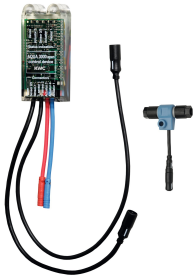

## KWC F5E-Therm

Electronic thermostatic wall-mounted mixer for separate power supply, with hand-shower connection

Modell-Linie: F5E | F5ET2010

Showers | Electronic self closing shower

**Bidirectional remote control for electronic fittings F3 and F5**

**2030036654**  
ACEX9005

**2-button remote control for fittings F3 and F5**

**2030036849**  
ACEX9004

**Hand shower**

**2030051216**  
ACXX2007

**Shower bracket**

**2030051217**  
ACXX2008

**Electronic module EM5 for F5 shower taps**