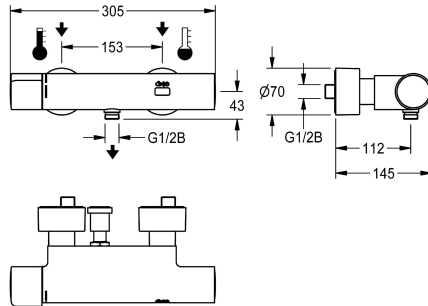

## KWC F5E-Therm

Electronic thermostatic wall-mounted mixer for separate power supply, with hand-shower connection

Modell-Linie: F5E | F5ET2010

Showers | Electronic self closing shower