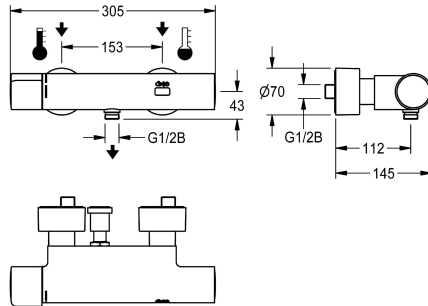

KWC F5E-Therm

Electronic thermostatic wall-mounted mixer for separate power supply, with hand-shower connection

Modell-Linie: F5E | F5ET2010

Showers | Electronic self closing shower

KWC-No.

2030039543

2030039551

Technical Data

additional connections	no
with backflow preventer	yes
calculation flow rate cold wat	0.15 l/s
calculation flow rate hot water	0.15 l/s
circulation	no
compatible A3000 open	yes
connection with pay water disp	via electronic module
default automatic hygiene flus	24h after the last activity
default flow time	30 Seconds
with filter	yes
adjustable flow time	yes
functional principle	electronic self-closing
for hand shower	yes
hygiene flushing	yes
diameter nominal	DN 15
inlet size	G 1/2 B
Locking mechanism	Top section, non-ceramic
material casing	brass
material fitting	brass
maximum flow time	255 Seconds
minimum flow pressure	1 bar
minimum flow time	1 Seconds

KWC F5E-Therm

Electronic thermostatic wall-mounted mixer for separate power supply, with hand-shower connection

Modell-Linie: F5E | F5ET2010

Showers | Electronic self closing shower

type of mixing	with thermostat
Parameterization	remote control
power supply connection	6,75 / 12 VDC / A3000 open
position of power connection	from backside
power consumption	1,5 Voltampere
Type of power supply	Transformer
with rosettes/cover plate	yes
protective shutdown	yes
shower pipe draining	no
sound insulation	no
surface finish casing	chromed
surface finish fitting	chromed
surface treatment fitting	polished
temperature limit	yes
thermal disinfection	automatic thermal disinfection
with transformer/power supply	no
type of mounting	wall mounting
type of operation	sensor operation
type of sensor	opto-electronic sensor
type of shower	wall fitting
Volume flow rate bypass PWH	0.05 l/s
volume flow rate at 3 bar	0.23 l/s
water connection	S-connections
position of water connection	from backside
Accent colour	none
Basic colour	chrome-look (glossy)