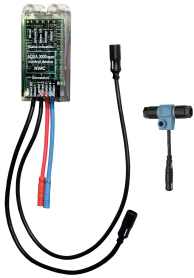

KWC F5E-Therm

Electronic thermostatic wall-mounted mixer for separate power supply, with hand-shower connection

Modell-Linie: F5E | F5ET2010

Showers | Electronic self closing shower

KWC-No.

2030039543

2030039551

KWC F5E-Therm

Electronic thermostatic wall-mounted mixer for separate power supply, with hand-shower connection

Modell-Linie: F5E | F5ET2010

Showers | Electronic self closing shower

Bidirectional remote control for electronic fittings F3 and F5

2030036654
ACEX9005

2-button remote control for fittings F3 and F5

2030036849
ACEX9004

Hand shower

2030051216
ACXX2007

Shower bracket

2030051217
ACXX2008

Electronic module EM5 for F5 shower taps

2030041918
ACET2001

Spare Parts

Temperature stop

2030003296
EAQLT0003

Solenoid valve cartridge

2030045522
ACXX9002

Solenoid valve cartridge

2030003033
EAQFU0001