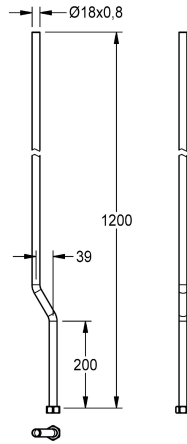

KWC

Shower pipe

Modell-Linie: F3 | ACSX2001

Showers | Complementary parts showers

KWC-No.

2030039555

Shower pipe, length 1200 mm, crank 39 mm

Shower pipe for surface installation for connection to F3S self-closing showers, polished chromium-plated brass, with union nut.

Diameter 18 x 0.8 mm, length 1200 mm, crank 39 mm

Technical Data

crank
type of shower pipe
with crank

39 mm
shower pipe
yes