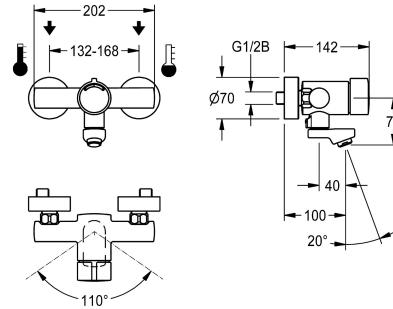

KWC F3S-Mix Self-closing wall-mounted mixer

Modell-Linie: F3S | F3SM1005
Taps | Self closing taps

KWC-No.

2030036196

Projection 160 mm

2030036195

Projection 100 mm

2030036197

Projection 220 mm

2030039562

with projection 100 mm and aerator with flow regulator 3.0 l/min

2030040037

with projection 160 mm and aerator with flow regulator 3.0 l/min

2030040038

with projection 220 mm and aerator with flow regulator 3.0 l/min

spout projection

160 mm

100 mm

220 mm

100 mm

160 mm

220 mm

volume flow rate at 3 bar

hydraulic self-closing

hygiene flushing

no

diameter nominal

DN 15

inlet size

G 1/2 B

Locking mechanism