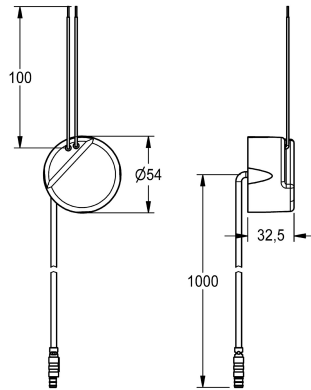

KWC

In-wall power supply

Modell-Linie: **ELECTRIC-CONTROLS | ACEX9003**

Water management systems | Complementary parts water management

KWC-No.

2030039825

Power supply for installation in the wall with connecting cable 1 m

Power supply for installation in the wall with connecting cable 1 m,
100-240 V AC - 6.75 V DC.

Technical Data

communication	no
compatible A3000	no
compatible A3000 open	no
input supply voltage V max	240 Volt
input supply voltage V min	100 Volt
output voltage	6.75 Volt
power switch	no
protective system IP	Shower System components1
output voltage UOM	DC