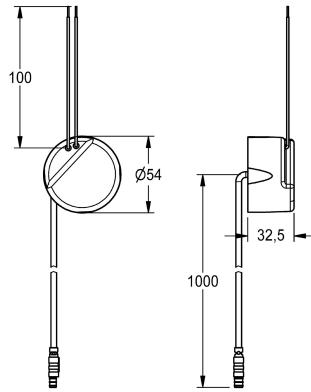

KWC

In-wall power supply

Modell-Linie: **ELECTRIC-CONTROLS | ACEX9003**

Water management systems | Complementary parts water management

KWC-No.

2030039825

Power supply for installation in the wall with connecting cable 1 m

Power supply for installation in the wall with connecting cable 1 m,
100-240 V AC - 6.75 V DC.

Technical Data

communication	no
compatible A3000	no
compatible A3000 open	no
input supply voltage V max	240 Volt
input supply voltage V min	100 Volt
output voltage	6.75 Volt
power switch	no
protective system IP	Shower System components1
output voltage UOM	DC