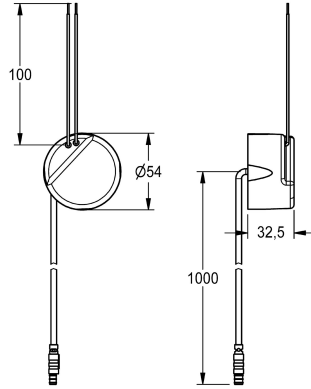

### In-wall power supply

Modell-Linie: **ELECTRIC-CONTROLS | ACEX9003**

Water management systems | Complementary parts water management

#### KWC-No.

**2030039825**

Power supply for installation in the wall with connecting cable 1 m

Power supply for installation in the wall with connecting cable 1 m,  
100-240 V AC - 6.75 V DC.