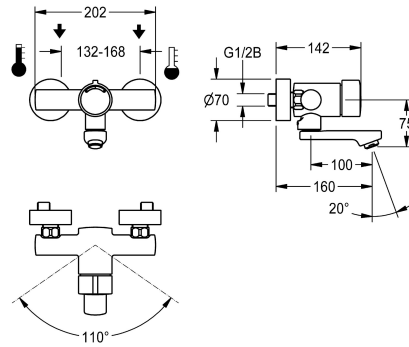

KWC F3S-Mix Self-closing wall-mounted mixer

Modell-Linie: F3S | F3SM1006
Taps | Self closing taps

KWC-No.

2030036196

Projection 160 mm

2030036195

Projection 100 mm

2030036197

Projection 220 mm

2030039562

with projection 100 mm and aerator with flow regulator 3.0 l/min

2030040037

with projection 160 mm and aerator with flow regulator 3.0 l/min

2030040038

with projection 220 mm and aerator with flow regulator 3.0 l/min

spout projection

160 mm

100 mm

220 mm

100 mm

160 mm

220 mm

volume flow rate at 3 bar

hot and cold water. Casing, high-polished chromium-plated brass. Aerator with an integrated flow regulator 3.0 l/min. With adjustable connections, backflow preventer, strainers and screw rosettes. Projection 160 mm.