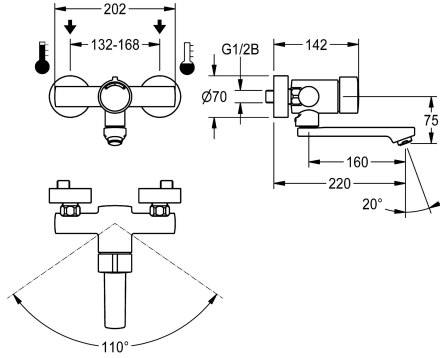

### KWC-No.

**2030036196**

Projection 160 mm

**2030036195**

Projection 100 mm

**2030036197**

Projection 220 mm

**2030039562**

with projection 100 mm and aerator with flow regulator 3.0 l/min

**2030040037**

with projection 160 mm and aerator with flow regulator 3.0 l/min

**2030040038**

with projection 220 mm and aerator with flow regulator 3.0 l/min

### spout projection

160 mm

100 mm

220 mm

100 mm

160 mm

220 mm

### Spare Parts

**Handle push cap**

**Functional part**

**Mounting set**

**Swivel spout, 160 mm**