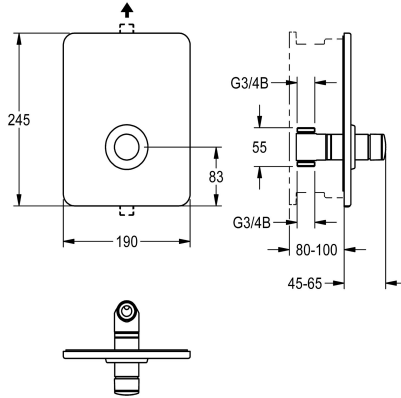

KWC

F3S self-closing in-wall valve

Modell-Linie: F3S | F3SV2005
Showers | Self closing showers

KWC-No.

2030040072

F3S self-closing straight-way valve DN 15 as finished installation kit for installation in basic installation kit, for shower facilities. Self-closing functional part, hydraulically controlled, piston-free design, self-closing, stepless adjustment of flow duration. For connection to pre-mixed hot water or cold water. Housing including changeable

valve seat, visible parts, high-polished chromium-plated brass. Holding frame including profile seal, stainless steel cover plate 190 x 245 mm with covered screw fixing and rosette. Depth adjustability 20 mm.

Technical Data

additional connections	no
with backflow preventer	no
Built-in fitting model	Finishing section
calculation flow rate cold wat	0.15 l/s
circulation	no
connection with pay water disp	not possible
Cover plate height	245 mm
Cover plate width	190 mm
with filter	yes
adjustable flow time	yes
functional principle	hydraulic self-closing
for hand shower	no
hygiene flushing	no
diameter nominal	DN 15
inlet size	G 3/4 B
Locking mechanism	Top section, non-ceramic
material casing	stainless steel
material fitting	brass
maximum flow time	35 Seconds
minimum flow pressure	1 bar
minimum flow time	5 Seconds
type of mixing	no
with rosettes/cover plate	yes
protective shutdown	no
shower pipe draining	no

KWC

F3S self-closing in-wall valve

Modell-Linie: F3S | F3SV2005

Showers | Self closing showers

sound insulation	no
surface finish casing	satin finished
surface finish fitting	chromed
surface treatment fitting	polished
temperature limit	no
thermal disinfection	no
with transformer/power supply	no
type of mounting	in-wall installation with box
type of operation	manual operation
type of shower	in-wall fitting
volume flow rate at 3 bar	0.2 l/s
water connection	threaded connection (external)
position of water connection	from bottom
Accent colour	chrome-look (glossy)
Basic colour	stainless steel