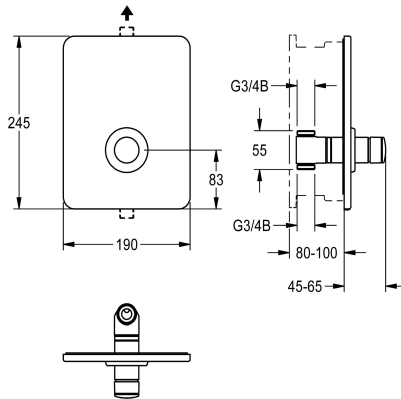

KWC

F3S self-closing in-wall valve

Modell-Linie: F3S | F3SV2005

Showers | Self closing showers

KWC-No.

2030040072

F3S self-closing straight-way valve DN 15 as finished installation kit for installation in basic installation kit, for shower facilities. Self-closing functional part, hydraulically controlled, piston-free design, self-closing, stepless adjustment of flow duration. For connection to pre-mixed hot water or cold water. Housing including changeable

valve seat, visible parts, high-polished chromium-plated brass. Holding frame including profile seal, stainless steel cover plate 190 x 245 mm with covered screw fixing and rosette. Depth adjustability 20 mm.

Technical Data

additional connections	no
with backflow preventer	no
Built-in fitting model	Finishing section
calculation flow rate cold wat	0.15 l/s
circulation	no
connection with pay water disp	not possible
Cover plate height	245 mm
Cover plate width	190 mm
with filter	yes
adjustable flow time	yes
functional principle	hydraulic self-closing
for hand shower	no
hygiene flushing	no
diameter nominal	DN 15
inlet size	G 3/4 B
Locking mechanism	Top section, non-ceramic
material casing	stainless steel
material fitting	brass
maximum flow time	35 Seconds
minimum flow pressure	1 bar
minimum flow time	5 Seconds
type of mixing	no
with rosettes/cover plate	yes
protective shutdown	no
shower pipe draining	no

KWC

F3S self-closing in-wall valve

Modell-Linie: **F3S** | **F3SV2005**

Showers | Self closing showers

sound insulation	no
surface finish casing	satin finished
surface finish fitting	chromed
surface treatment fitting	polished
temperature limit	no
thermal disinfection	no
with transformer/power supply	no
type of mounting	in-wall installation with box
type of operation	manual operation
type of shower	in-wall fitting
volume flow rate at 3 bar	0.2 l/s
water connection	threaded connection (external)
position of water connection	from bottom
Accent colour	chrome-look (glossy)
Basic colour	stainless steel