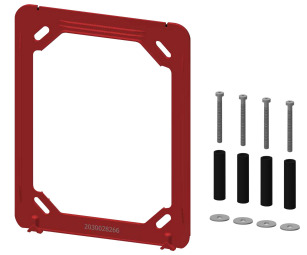

construction, visible parts high-polished, chromium-plated. Holding frame including profile seal, stainless steel cover plate 190 x 245 mm with covered screw fixing, chromium-plated plastic rosettes, backflow preventer and strainers. Depth adjustability 25 mm.

### Spare Parts

Handle push cap

**2030046771**  
ASSM9003

Functional part

**2000104352**  
ESHOW0001

Cover plate stainless steel

**2030046772**  
ASSM2001

Holding frame