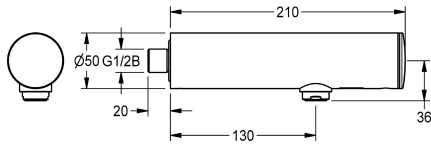

KWC F3E electronic bib tap with battery operation

Modell-Linie: F3E | F3EV1022
Taps | Electronic taps

KWC-No.

2030036177

2030040224

with flow regulator 3.0 l/min

volume flow rate at 3 bar

0.1 l/s

0.05 l/s

F3E bib tap DN 15 for wall mounting for sanitary facilities, optoelectronically controlled. For connection to pre-mixed hot or cold water. Control electronics, solenoid valve cartridge, 6 V lithium battery (CR-P2) and sensor in all-metal housing, high-polished chromium-plated brass. Aerator with integrated flow regulator 3.0

l/min. Activated water hygiene flushing 24 hours after last activation, safety switch-off with continuous reflection and saving of statistical data. With option for parameterization and communication via optional, bidirectional remote control.

Technical Data

with backflow preventer

no

calculation flow rate cold wat

0.1 l/s

compatible A3000 open

no

default automatic hygiene flus

24h after the last activity

depressurised

no

with filter

yes

functional principle

electronic self-closing

hygiene flushing

yes

diameter nominal

DN 15

Locking mechanism

Top section, non-ceramic

material fitting

brass-look

minimum flow pressure

1 bar

type of mixing

no

number of batteries

1

Parameterization

remote control

Pop-up waste set

no

power supply connection

Battery 6 V

power consumption

1.5 Voltampere

Type of power supply

Battery

protective system IP

IP59K

with rosettes/cover plate

no

protective shutdown

yes

sound insulation

no

Spout

fixed