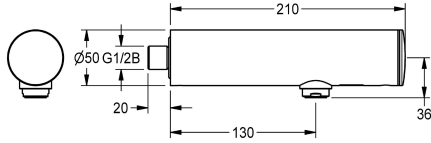

KWC F3E electronic bib tap with battery operation

Modell-Linie: F3E | F3EV1022
Taps | Electronic taps

KWC-No.

2030036177

2030040224

with flow regulator 3.0 l/min

volume flow rate at 3 bar

0.1 l/s