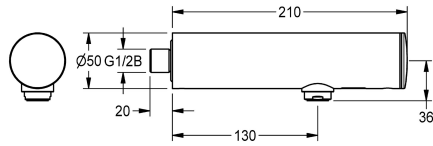

KWC F3E electronic bib tap with battery operation

Modell-Linie: F3E | F3EV1022
Taps | Electronic taps

KWC-No.

2030036177

2030040224

with flow regulator 3.0 l/min

volume flow rate at 3 bar

0.1 l/s