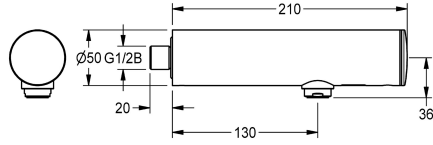

KWC F3E electronic bib tap with battery operation

Modell-Linie: F3E | F3EV1022
Taps | Electronic taps

KWC-No.

2030036177

2030040224

with flow regulator 3.0 l/min

volume flow rate at 3 bar

0.1 l/s