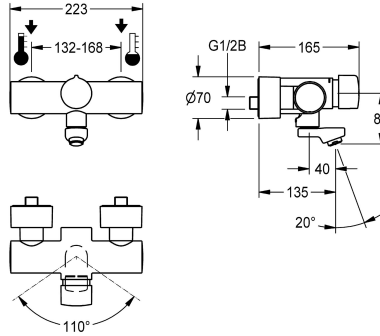

### KWC-No.

**2030032992**

Projection 195 mm

**2030032991**

Projection 135 mm

**2030032993**

Projection 255 mm

**2030040314**

with projection 135 mm and aerator with flow regulator 3.0 l/min

**2030040316**

with projection 195 mm and aerator with flow regulator 3.0 l/min

**2030040317**

with projection 255 mm and aerator with flow regulator 3.0 l/min

### spout projection

195 mm

135 mm

255 mm

135 mm

195 mm

255 mm

hydraulic self-closing

hygiene flushing

no

diameter nominal

DN 15

inlet size

G 1/2 B

Locking mechanism