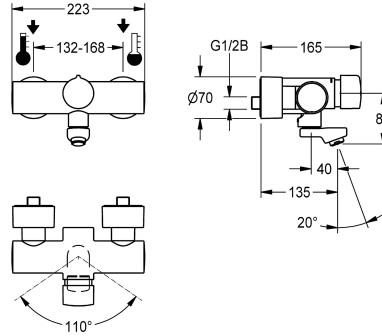

KWC F5S-Mix Self-closing wall-mounted mixer

Modell-Linie: F5S | F5SM1008
Taps | Self closing taps

KWC-No.

2030032992

Projection 195 mm

2030032991

Projection 135 mm

2030032993

Projection 255 mm

2030040314

with projection 135 mm and aerator with flow regulator 3.0 l/min

2030040316

with projection 195 mm and aerator with flow regulator 3.0 l/min

2030040317

with projection 255 mm and aerator with flow regulator 3.0 l/min

spout projection

195 mm

135 mm

255 mm

135 mm

195 mm

255 mm

volume flow rate at 3 bar

adjustable, turn-proof temperature stop. Connects to hot and cold water. All-metal construction, high-polished chromium-plated brass. Aerator with an integrated flow regulator 3.0 l/min. With adjustable and lockable connections with backflow preventer and strainers, completely covered with depth-adjustable screw rosettes. Projection 135 mm.