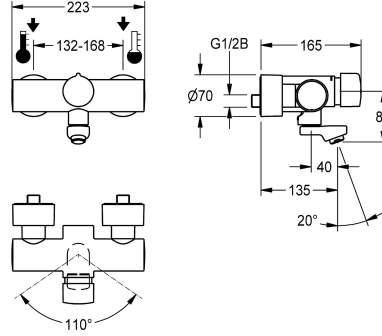

KWC F5S-Mix Self-closing wall-mounted mixer

Modell-Linie: F5S | F5SM1008
Taps | Self closing taps

KWC-No.

2030032992
Projection 195 mm

2030032991
Projection 135 mm

2030040314
with projection 135 mm and aerator with flow regulator 3.0 l/min

2030040316
with projection 195 mm and aerator with flow regulator 3.0 l/min

2030040317
with projection 255 mm and aerator with flow regulator 3.0 l/min

spout projection

195 mm

135 mm

135 mm

195 mm

255 mm

adjustable, turn-proof temperature stop. Connects to hot and cold water. All-metal construction, high-polished chromium-plated brass. Aerator with an integrated flow regulator 3.0 l/min. With adjustable and lockable connections with backflow preventer and strainers, completely covered with depth-adjustable screw rosettes. Projection 135 mm.

hydraulic self-closing

hygiene flushing

no

diameter nominal

DN 15

inlet size

G 1/2 B

Locking mechanism